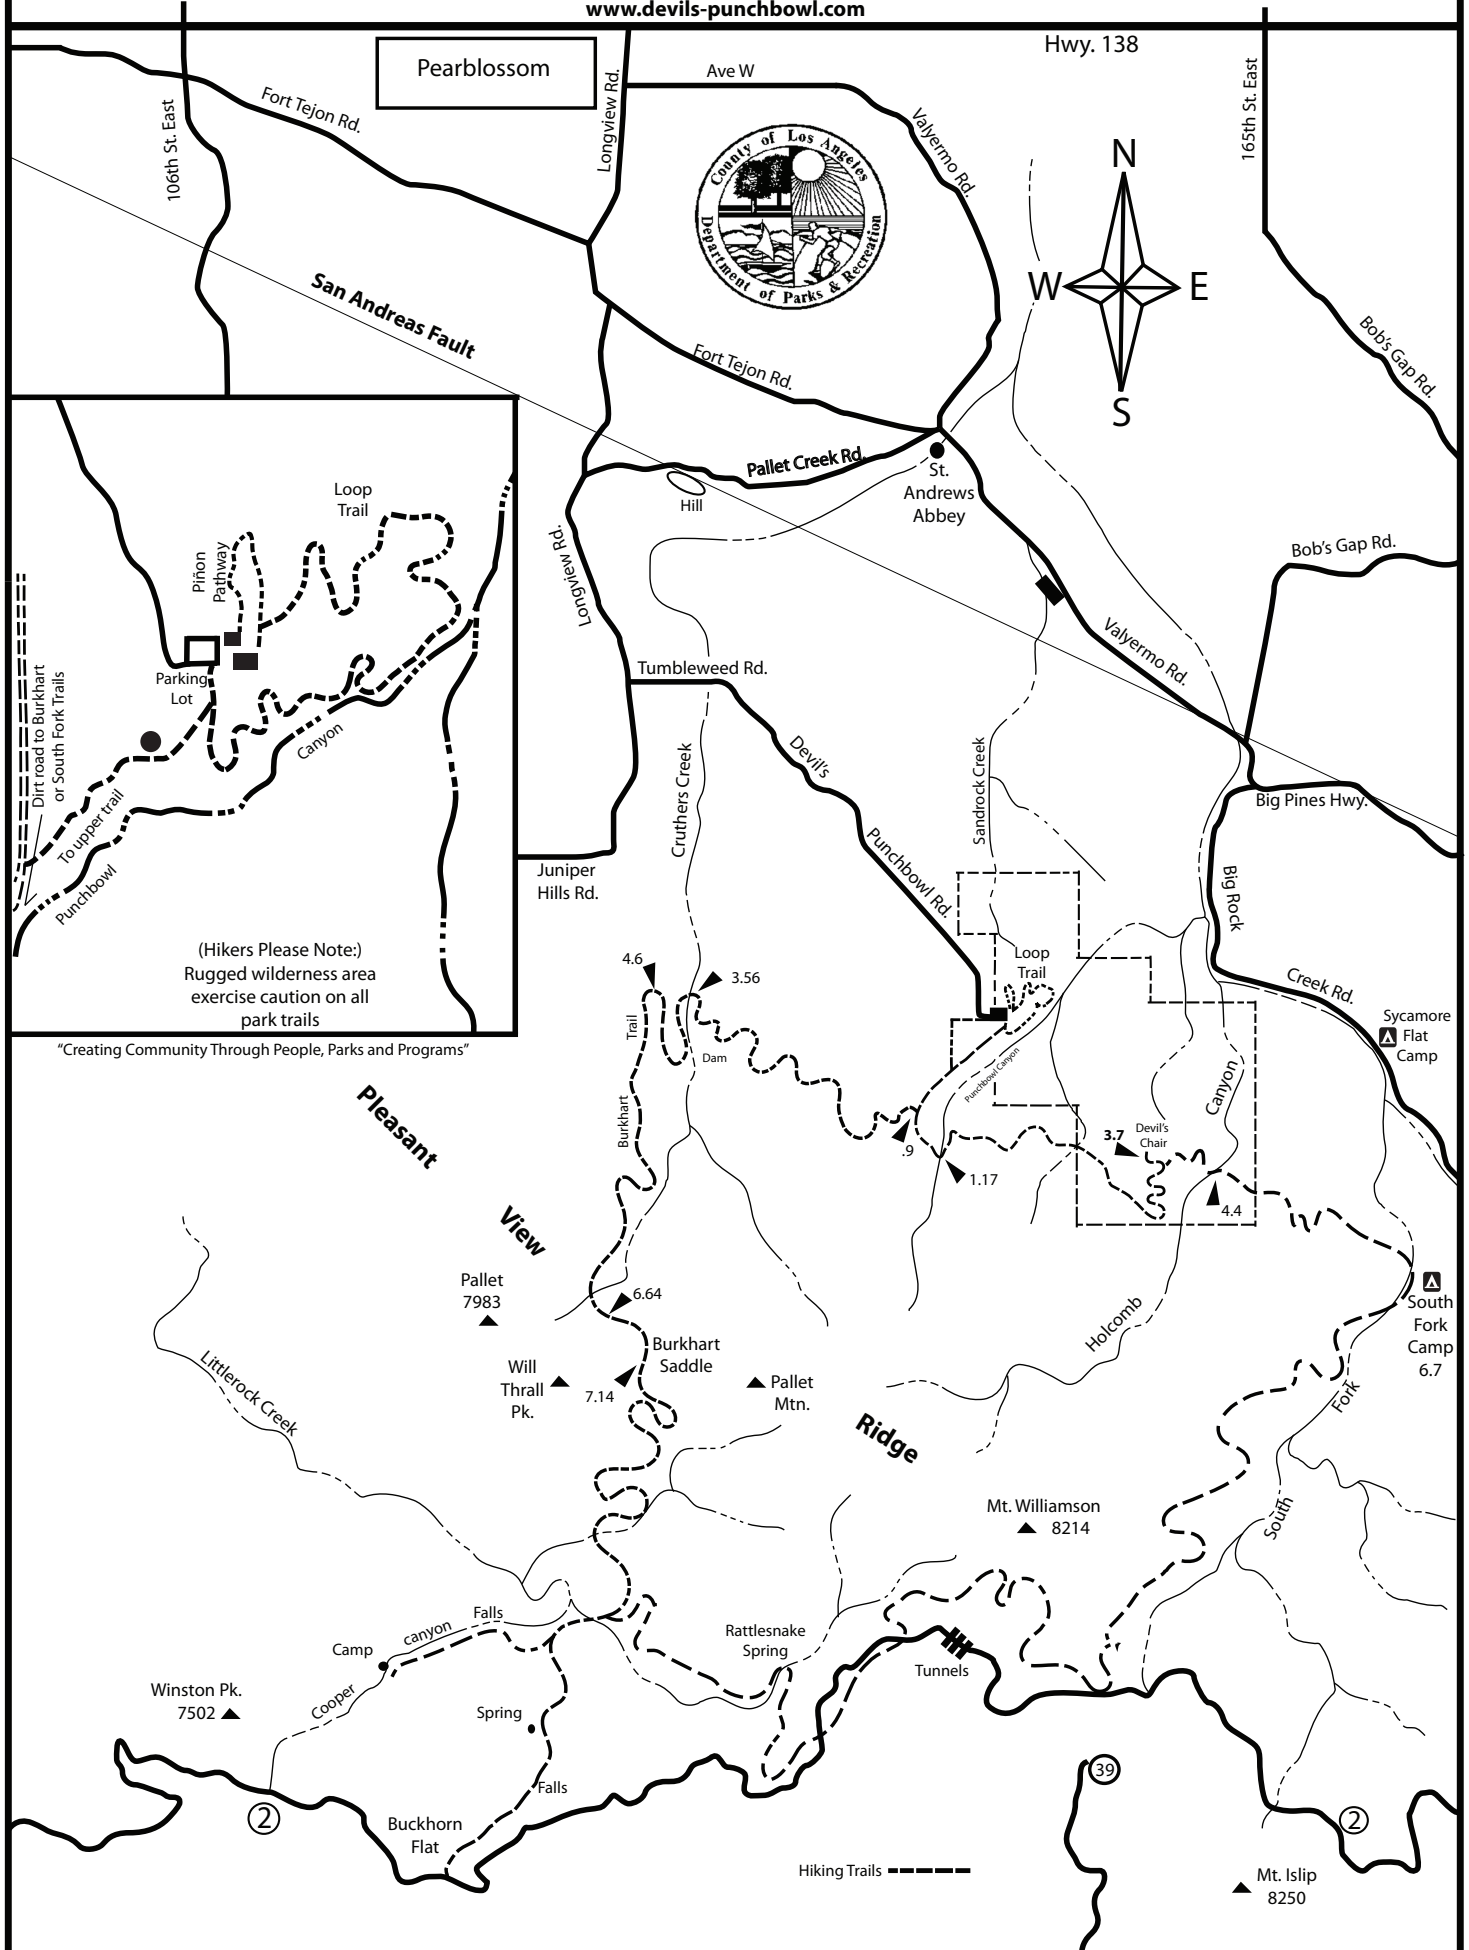

Devil's Punchbowl Natural Area
28000 Devil's Punchbowl Rd. Pearblossom, CA 93553
Phone: (661) 944-2743 Fax: (661) 944-6924
www.devils-punchbowl.com

Loop Trail

Pionon Pathway

Parking Lot

Canyon

To upper trail

Dirt road to Burkhardt or South Fork Trails

Punchbowl

(Hikers Please Note:) Rugged wilderness area exercise caution on all park trails

"Creating Community Through People, Parks and Programs"

Pleasant View

Ridge

Hiking Trails - - - - -